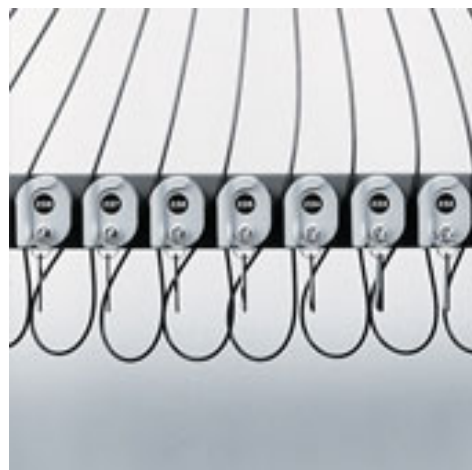

52 Firwood Avenue
St Albans
Herts
AL4 0TE

Phone: 01727 840513
Fax: 01727 840513

Secure expensive pushchairs and buggies with the strong versatile coin return lock. Can be installed at reception desks or by attractions where pushchairs can not be carried.. Works with trolley coins and avoids security problems .