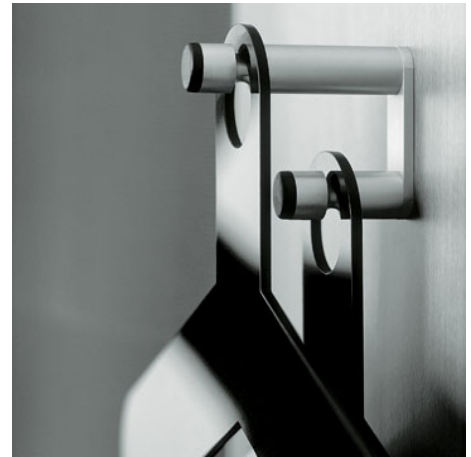

52 Firwood Avenue
St Albans
Herts
AL4 0TE

Phone: 01727 840513
Fax: 01727 840513

Secure expensive pushchairs and buggies with the strong versatile coin return lock. Can be installed at reception desks or by attractions where pushchairs can not be carried.. Works with trolley coins and avoids security problems .